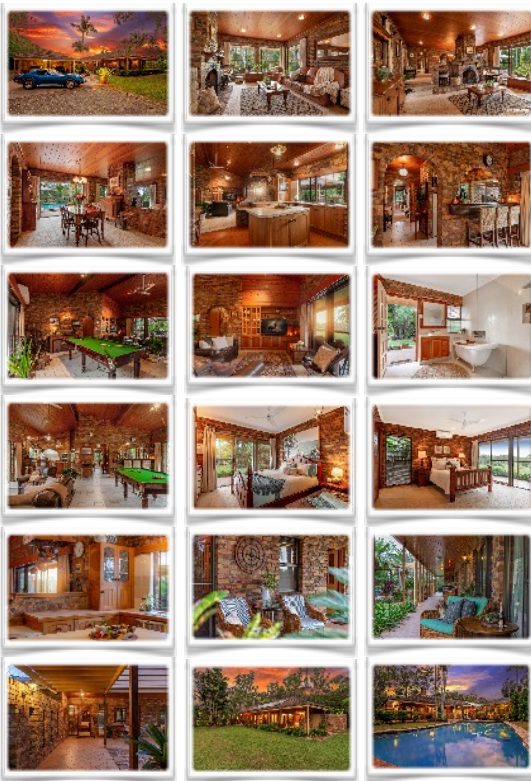

PREMIUM ALL INCLUSIVE PACKAGE

OBSCURA MEDIA STUDIOS

18 PRESTIGE IMAGES AT DAYTIME OR DUSK

PHOTOGRAPHY