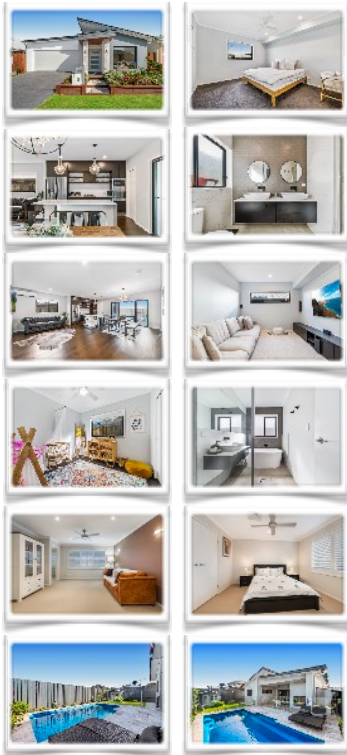

ESSENTIAL PACKAGE

OBSCURA MEDIA STUDIOS

12 PRESTIGE IMAGES AT DAYTIME

PHOTOGRAPHY