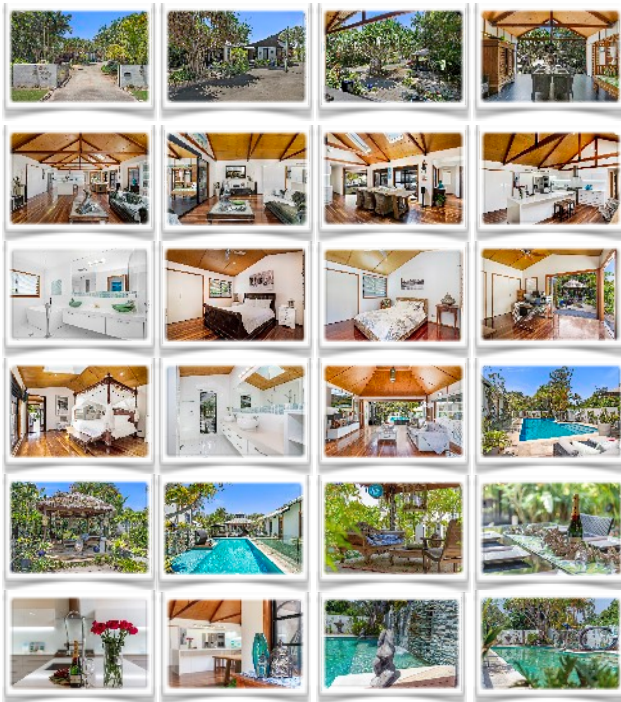

24 PRESTIGE IMAGES AT DAYTIME OR DUSK

PHOTOGRAPHY

PREMIUM 3D FLOORPLAN & SITEPLAN

FLOORPLAN

Photography, Floorplan & Siteplan

Prestige Photography including
Floorpan & Siteplan

Total \$390 package

ADD-ON SERVICES