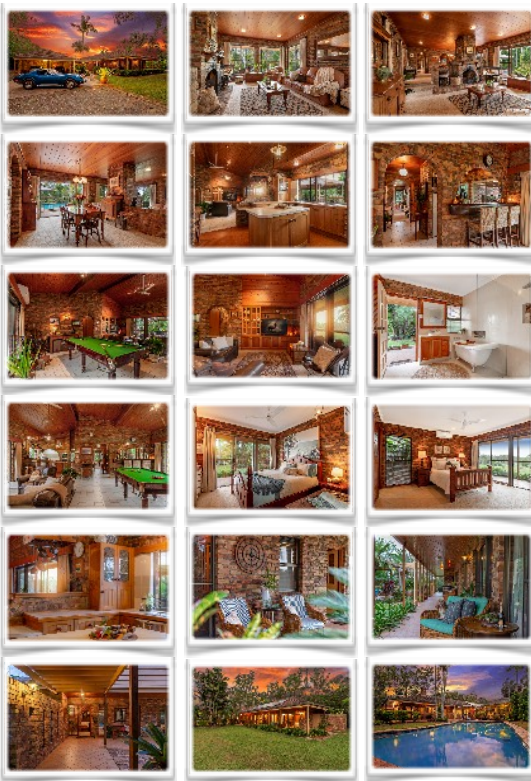

PREMIUM PACKAGE

OBSCURA MEDIA STUDIOS

18 PRESTIGE IMAGES AT DAYTIME OR DUSK

PHOTOGRAPHY